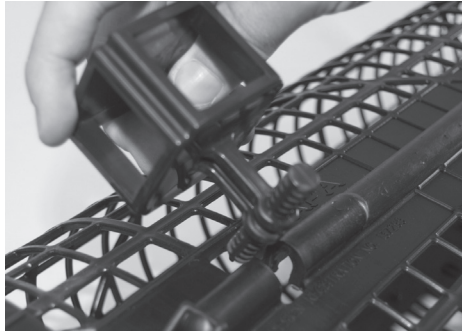

SEAPA

Superior Oysters
Superior Farming Solutions

Cross Staking Block 600 Assembly

Swinging

Fixed

Seapa High Energy Plate
required