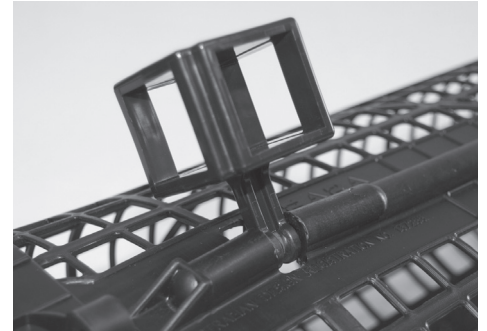

SEAPA

Superior Oysters
Superior Farming Solutions

Cross Staking Block 600 Assembly

Swinging

Fixed

Seapa High Energy Plate
required