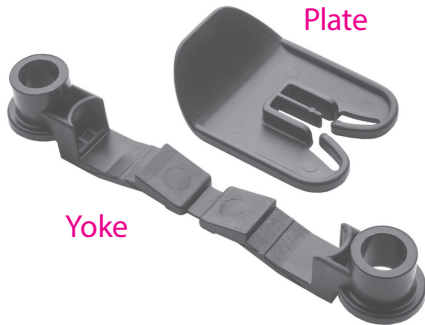

SEAPA

Superior Oysters
Superior Farming Solutions

High Energy Yoke & Plate Assembly

High energy yoke and plate.
Use for 15L baskets

Insert high energy yoke
into spine of the basket

Ensure yoke is inserted all the
way through

Engage plate inside the
basket

High Energy Yoke and plate use with the Seapa Universal Basket clip, and Seapa Quick Release Pin