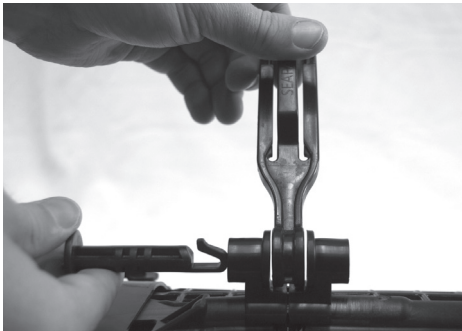

SEAPA

Superior Oysters
Superior Farming Solutions

High Energy Yoke & Plate Assembly

High energy yoke and plate.
Use for 15L baskets

Insert high energy yoke
into spine of the basket

Ensure yoke is inserted all the
way through

Engage plate inside the
basket

High Energy Yoke and plate use with the Seapa Universal Basket clip, and Seapa Quick Release Pin