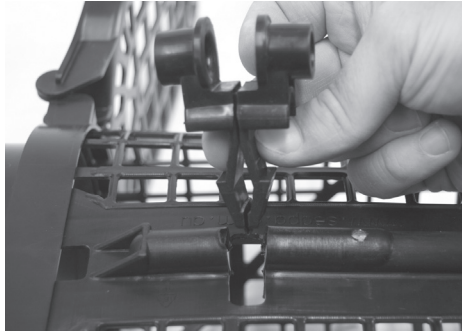

SEAPA

Superior Oysters
Superior Farming Solutions

High Energy Yoke & Plate Assembly

High energy yoke and plate.
Use for 15L baskets

Insert high energy yoke
into spine of the basket

Ensure yoke is inserted all the
way through

Engage plate inside the
basket

High Energy Yoke and plate use with the Seapa Universal Basket clip, and Seapa Quick Release Pin