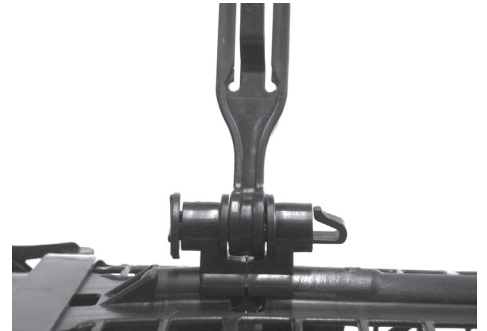

SEAPA

Superior Oysters
Superior Farming Solutions

High Energy Yoke & Plate Assembly

High energy yoke and plate.
Use for 15L baskets

Insert high energy yoke
into spine of the basket

Ensure yoke is inserted all the
way through

Engage plate inside the
basket

High Energy Yoke and plate use with the Seapa Universal Basket clip, and Seapa Quick Release Pin